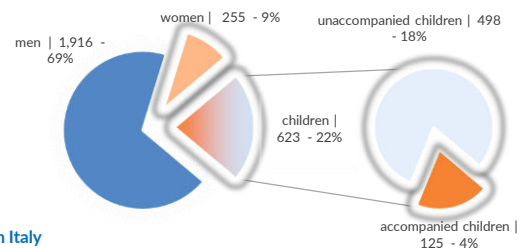

(Based on arrivals or registration figures collected by UNHCR staff)

Mon, 04 May 2020	180
Tue, 05 May 2020	146
Wed, 06 May 2020	192
Thu, 07 May 2020	0
Fri, 08 May 2020	0
Sat, 09 May 2020	79
Sun, 10 May 2020	0

Arrivals per month

Sea arrivals of last weeks

Asylum applications

(Applications are not necessarily lodged by new arrivals)

■ 2016 ■ 2017 ■ 2018 ■ 2019

Sea arrivals by gender and age - Jan-Mar 2020

Most common sea arrival nationalities in Italy (comparison with previous month)