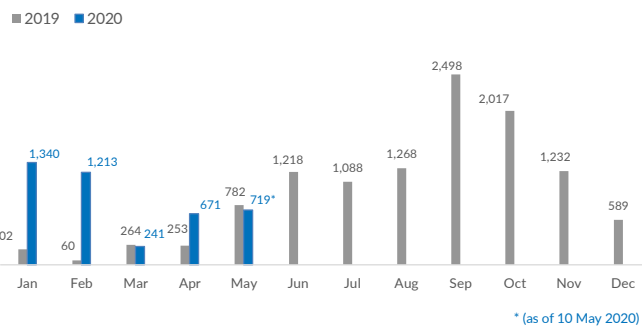

Sea arrivals by gender and age - Jan-Mar 2020