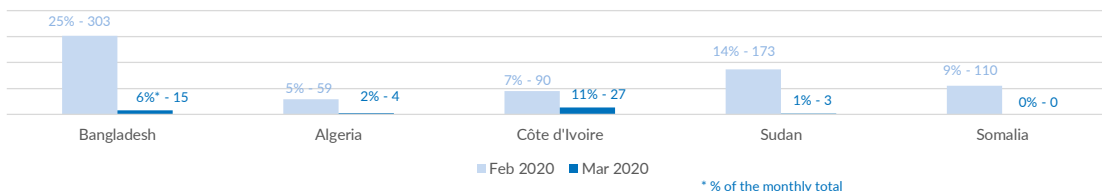

2019: further 8 incidents, for a total of 547 people involved, were reported but are still under verification
2020: 1 incident of 91 people involved is still under verification

Estimated # of arrivals during the last seven days	597
---	------------

(Based on arrivals or registration figures collected by UNHCR staff)

Mon, 04 May 2020	180
Tue, 05 May 2020	146
Wed, 06 May 2020	192
Thu, 07 May 2020	0
Fri, 08 May 2020	0
Sat, 09 May 2020	79
Sun, 10 May 2020	0

Arrivals per month

Sea arrivals of last weeks

Asylum applications

(Applications are not necessarily lodged by new arrivals)

■ 2016 ■ 2017 ■ 2018 ■ 2019

Sea arrivals by gender and age - Jan-Mar 2020

Most common sea arrival nationalities in Italy (comparison with previous month)