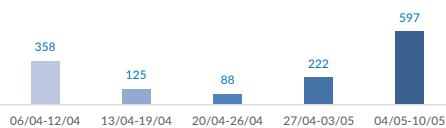

Italy weekly snapshot - 10 May 2020

(The charts below are based on figures from the Italian Ministry of Interior and UNHCR estimates. All figures are provisional and subject to change)

Total arrivals (1 Jan - 10 May 2020):	4,184
Total arrivals (1 Jan - 10 May 2019):	1,010
Total arrivals 1 May - 10 May 2020	719
Total arrivals 1 May - 10 May 2019	231
Average daily arrivals in May 2020 so far:	72
Average daily arrivals in April 2020:	22

2019: further 8 incidents, for a total of 547 people involved, were reported but are still under verification
2020: 1 incident of 91 people involved is still under verification

Estimated # of arrivals during the last seven days	597
---	------------

(Based on arrivals or registration figures collected by UNHCR staff)

Mon, 04 May 2020	180
Tue, 05 May 2020	146
Wed, 06 May 2020	192
Thu, 07 May 2020	0
Fri, 08 May 2020	0
Sat, 09 May 2020	79
Sun, 10 May 2020	0

Arrivals per month

Sea arrivals of last weeks

Asylum applications

(Applications are not necessarily lodged by new arrivals)

■ 2016 ■ 2017 ■ 2018 ■ 2019

Sea arrivals by gender and age - Jan-Mar 2020

Most common sea arrival nationalities in Italy (comparison with previous month)