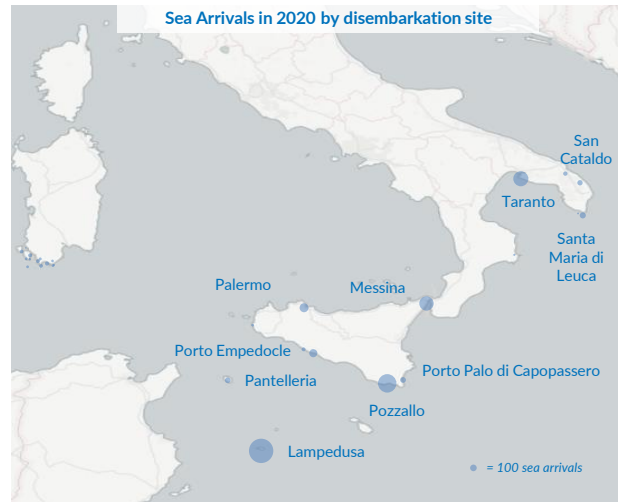

Italy weekly snapshot - 10 May 2020

(The charts below are based on figures from the Italian Ministry of Interior and UNHCR estimates. All figures are provisional and subject to change)

Total arrivals (1 Jan - 10 May 2020):	4,184
Total arrivals (1 Jan - 10 May 2019):	1,010
Total arrivals 1 May - 10 May 2020	719
Total arrivals 1 May - 10 May 2019	231
Average daily arrivals in May 2020 so far:	72
Average daily arrivals in April 2020:	22

Dead and missing in 2020 - Central Med (as of 10 May)	54
Dead and missing in 2020 - Mediterranean Sea (as of 10 May)	179
Dead and missing in 2019 - Central Med (as of 10 May)	317
Dead and missing in 2019 - Mediterranean Sea (as of 10 May)	513
Dead and missing in 2019 - Central Med	754
Dead and missing in 2019 - Mediterranean Sea	1,336

2019: further 8 incidents, for a total of 547 people involved, were reported but are still under verification
2020: 1 incident of 91 people involved is still under verification

Estimated # of arrivals during the last seven days	597

(Based on arrivals or registration figures collected by UNHCR staff)

Mon, 04 May 2020	180
Tue, 05 May 2020	146
Wed, 06 May 2020	192
Thu, 07 May 2020	0
Fri, 08 May 2020	0
Sat, 09 May 2020	79
Sun, 10 May 2020	0

Arrivals per month