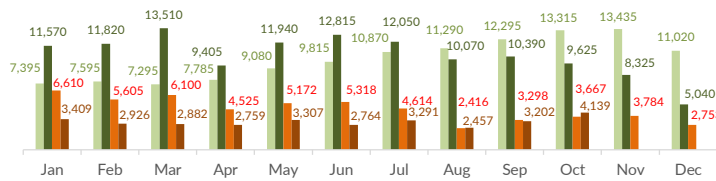

Italy weekly snapshot - 10 May 2020

(The charts below are based on figures from the Italian Ministry of Interior and UNHCR estimates. All figures are provisional and subject to change)

Total arrivals (1 Jan - 10 May 2020):	4,184
Total arrivals (1 Jan - 10 May 2019):	1,010
Total arrivals 1 May - 10 May 2020	719
Total arrivals 1 May - 10 May 2019	231
Average daily arrivals in May 2020 so far:	72
Average daily arrivals in April 2020:	22

2019: further 8 incidents, for a total of 547 people involved, were reported but are still under verification
2020: 1 incident of 91 people involved is still under verification

Estimated # of arrivals during the last seven days	597
---	------------

(Based on arrivals or registration figures collected by UNHCR staff)

Mon, 04 May 2020	180
Tue, 05 May 2020	146
Wed, 06 May 2020	192
Thu, 07 May 2020	0
Fri, 08 May 2020	0
Sat, 09 May 2020	79
Sun, 10 May 2020	0

Arrivals per month

Sea arrivals of last weeks

Asylum applications

(Applications are not necessarily lodged by new arrivals)

■ 2016 ■ 2017 ■ 2018 ■ 2019

Sea arrivals by gender and age - Jan-Mar 2020

Most common sea arrival nationalities in Italy (comparison with previous month)